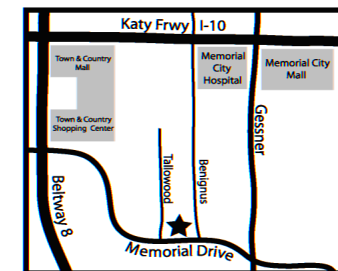

Khaki Pleated Shorts			
504	Regular	04-16	$21.00
505	Junior	03-21	$24.50
506	Half size	6-/18-	$25.00
535	Slim	07-16	$2.00

Khaki Skirt			
4058	Khaki	22-36	$46.75
4074	Khaki-shorter	22-36	$44.75

White Socks			
772	White	S-XL	$4.75
240	"no show"	3/pk	$7.00
742	Knee-socks	XS-XL	$4.75

GIRLS & BOYS

5th through 8th Grade-Required

Silk screened Gym Shirt			
4432	Youth	S-XL	$12.50
4433	Adult	S-XXL	$14.00

Red Mesh Gym Shorts with Logo			
4708	Youth	S-XL	$20.00
4709	Adult	XS-XL	$21.50

White Socks			
349	Boys Crew	S-XL	$4.75
772	Girls Crew	XS-XL	$4.75
240	"No Show"	3/pk	$7.00

PK through 8th Grade-Optional

Turtlenecks			
319	White-youth	XXS-XL	$20.00
315	White-adult	S-XL	$23.50
310	Red-youth	XXS-XL	$20.00
377	Red-adult	S-XL	$23.50

Red Sweater Vest (with emblem)			
261	Youth	XXS-XL	$25.50
266	Adult	S-XL	$30.50

Holy Spirit Emblem			
456	Emblem	E	$2.50

Red Polar fleece Monogrammed Jacket			
8372	Youth	S-XL	$44.50
8373	Adult	S-XL	$49.50

Holy Spirit
Web ID Code: HO2Ø118Ø
www.parkersu.com

School Year 2010-2011

Regular Hours		Summer Hours July 26-Sep.4	
Tues/W/F	10-5	M,Tu,W,F	10-6
Thursday	10-7	Thursday	10-7
Saturday	10-2	Saturday	10-2

Closed for these 2010-2011 Holidays

Memorial Day	May 29-31	Christmas	Dec. 24-25
Independence Day	July 5	New Years	Jan. 1
Labor Day	Sept. 6	Easter 2011	April 23-24
Thanksgiving	Nov. 25-27	Memorial Day	May 28-30

**12524 Memorial Dr.
Houston, TX 77024
713-465-1635
Fax 713-465-2024**

Parker